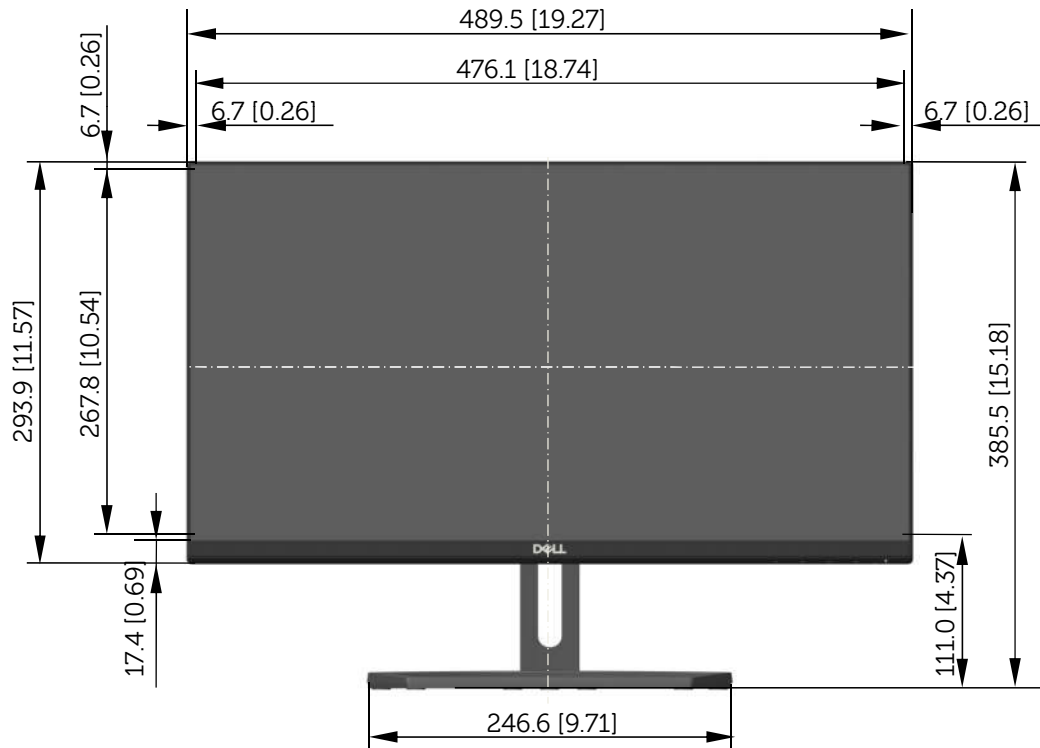

S2218H / S2218M Outline Dimension

Unit: mm (inch)
 Dimension: Nominal
 Scale: Not to scale

Back view of Monitor without stand

S2318H / S2318M Outline Dimension

Unit: mm (inch)
 Dimension: Nominal
 Scale: Not to scale

Back view of Monitor without stand